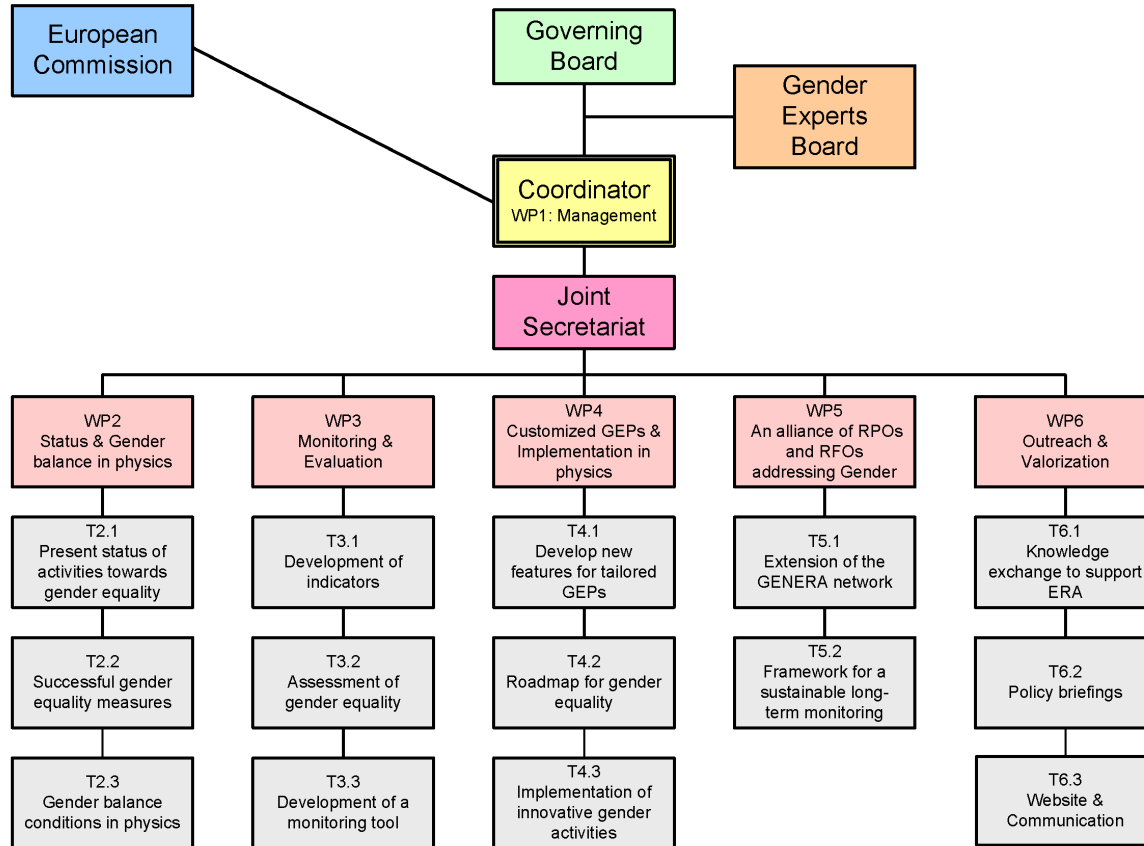

GENERA: Gender Equality Network for the European Research Area Performing in Physics

Introduction to the Project Structure

GENERA Consortium

GENERA Partner

DESY	Germany	(Coordinator)
FOM	Netherlands	
KIT	Germany	
PORTIA Ltd.	UK	
INFN	Italy	
MPG	Germany	
JOANNEUM	Austria	
CIEMAT	Spain	
UNIGE	Switzerland	
CNR	Italy	

GENERA Partner

IFIN-HH	Rumania
UJ	Poland
CNRS	France

Associated Partner

Helmholtz Association	Germany
DIAS	Ireland
Donne e Scienza	Italy

Governing Board: monitor the progress of work, approval of results

Joint Secretariat: responsible for the project's tasks

Gender Experts Board: consult and support the GENERA consortium

WP1: Project Management

WP2: Status of Gender Equality Activities
in Europe's RPOs and RFOs

WP3: Monitoring and Evaluation

WP4: Customized GEPs and their
Implementation in Physics Organisations