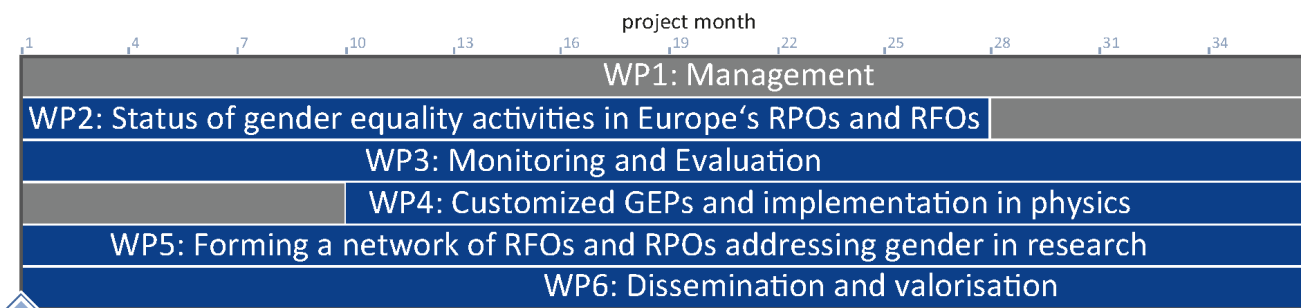

Interaction and Timeline of Work Packages