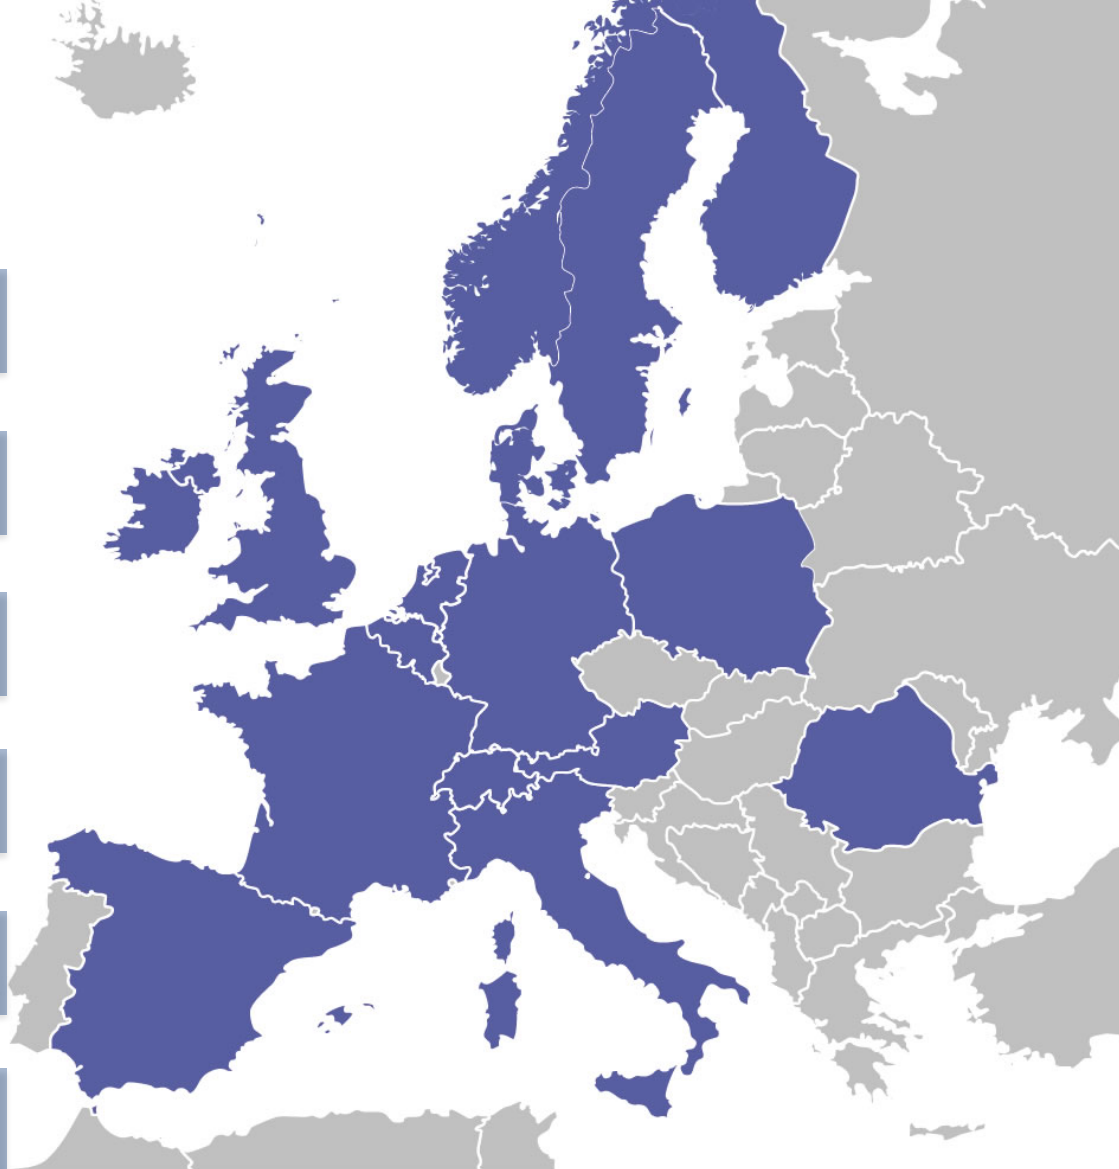

WP1: Project Management

WP2: Status of Gender Equality Activities
in Europe's RPOs and RFOs

WP3: Monitoring and Evaluation

WP4: Customized GEPs and their
Implementation in Physics Organisations

WP5: Forming an Alliance of RPOs, RFOs
and HEIs Addressing Gender in Physics

WP6: Outreach and Valorisation