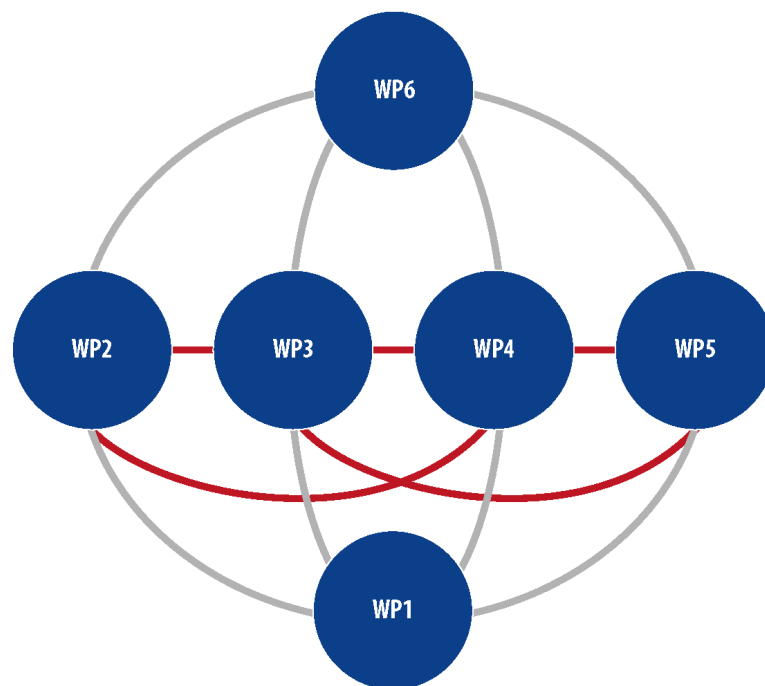

Interaction and Timeline of Work Packages